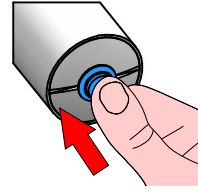

- 9220
- 9221
- 9222
- 9224

PUSH-DIM

<1s ON/OFF

2x <1s MIN/MAX

1s <10s
0% 100%
DIMMER

ON = 100%

ON = 80%

ON = 80%