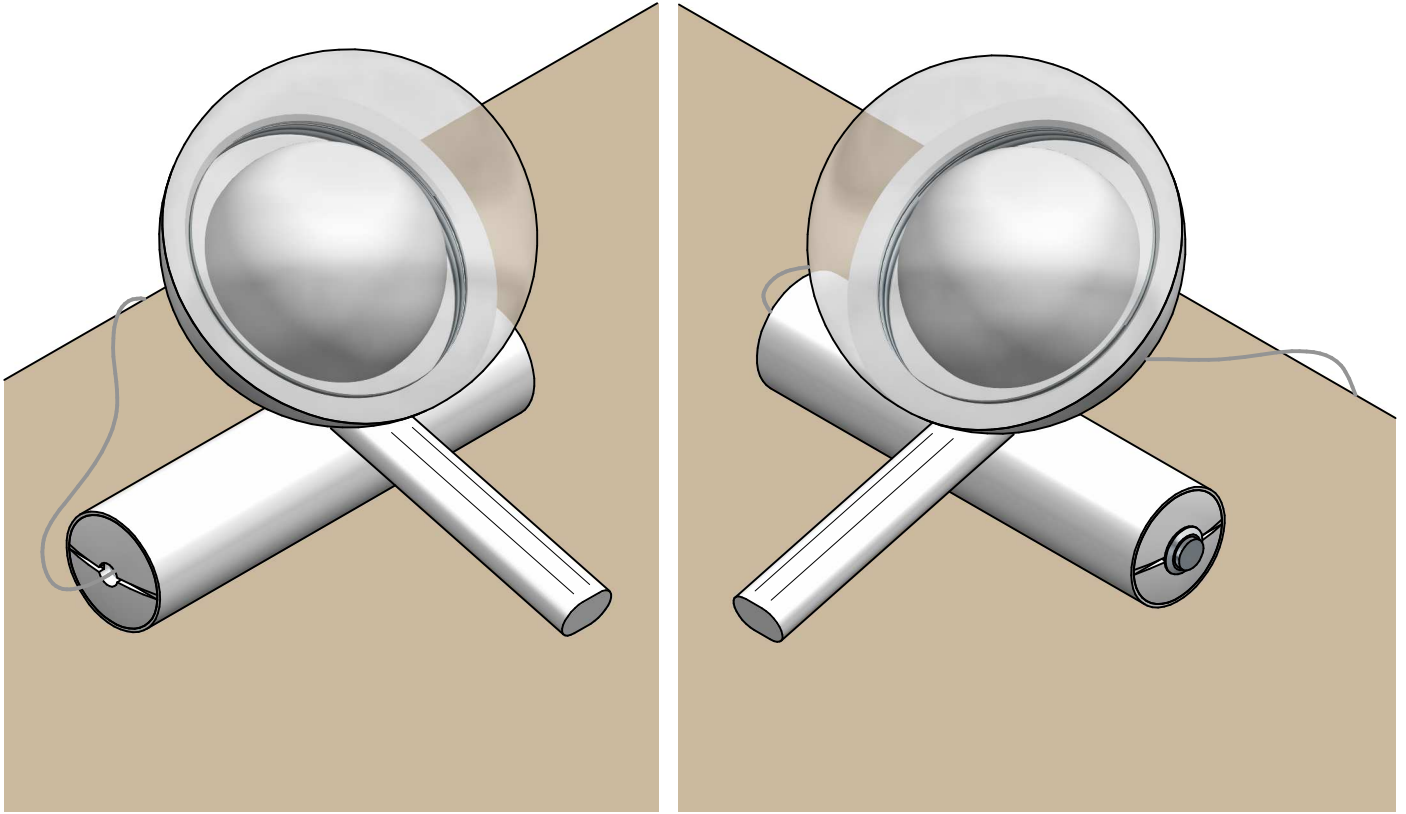

- 9220
- 9221
- 9222
- 9224

PUSH-DIM

<1s ON/OFF

2x <1s MIN/MAX

1s <10s
0% 100%
DIMMER

ON = 100%

ON = 80%

ON = 80%