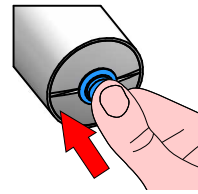

- 9220
- 9221
- 9222
- 9224

PUSH-DIM

<1s ON/OFF

2x <1s MIN/MAX

1s <10s
0% 100%
DIMMER

ON = 100%

ON = 80%

ON = 80%