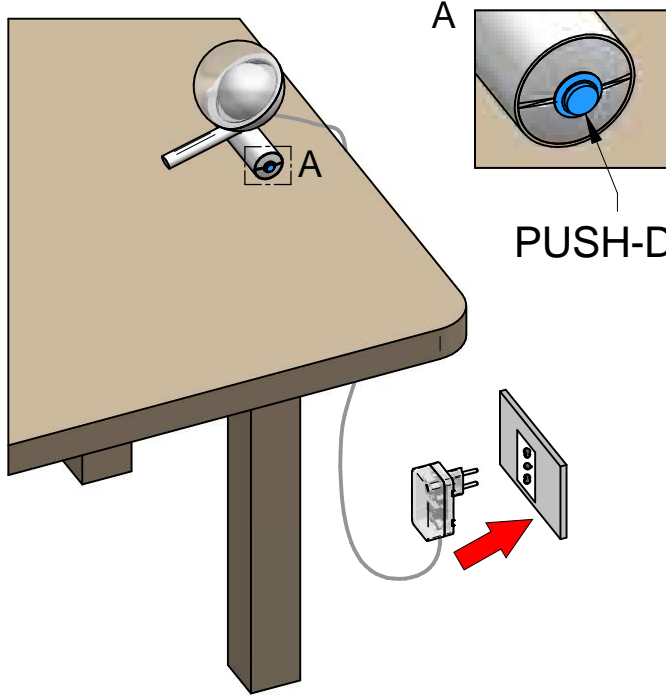

- 9220
- 9221
- 9222
- 9224

PUSH-DIM

<1s ON/OFF

2x <1s MIN/MAX

1s <10s
0% 100%
DIMMER

ON = 100%

ON = 80%

ON = 80%