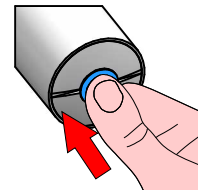

- 9220
- 9221
- 9222
- 9224

PUSH-DIM

<1s ON/OFF

2x <1s MIN/MAX

1s <10s
0% 100%
DIMMER

ON = 100%

ON = 80%

ON = 80%